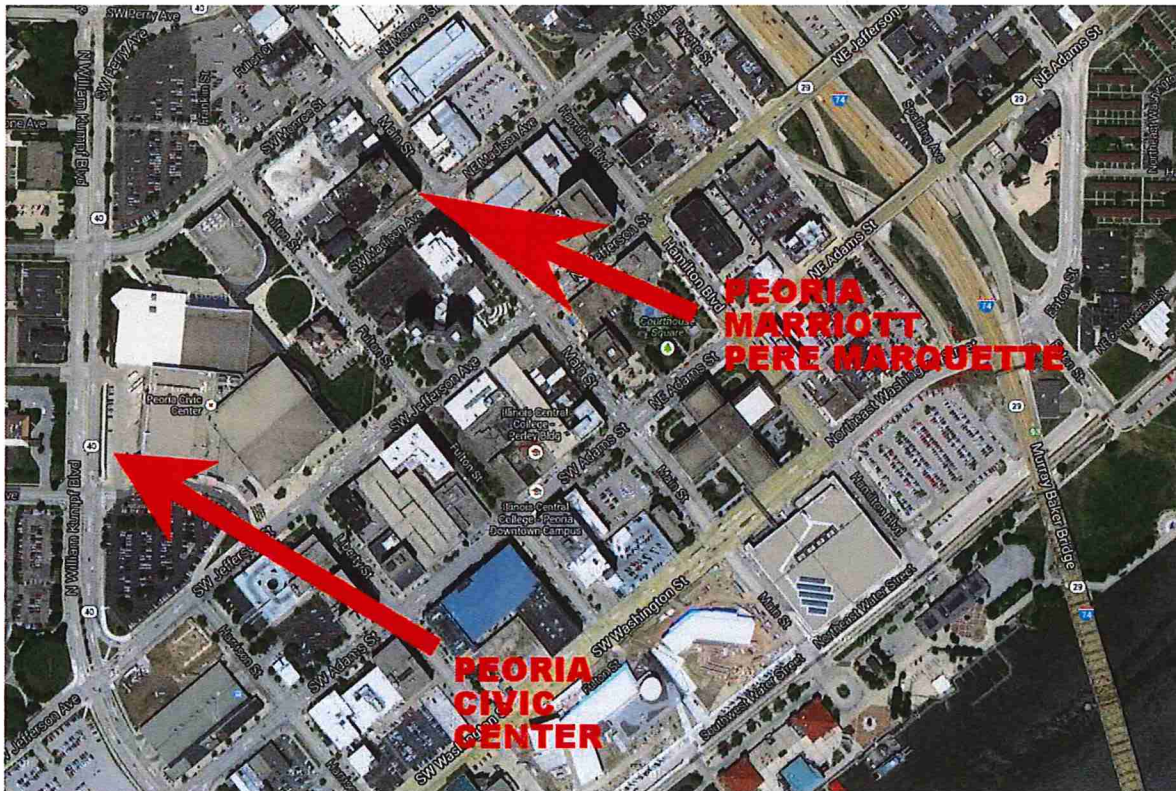

Saint Louis (From the South) Take I-55 North to I-74 West. Take Exit 94 in East Peoria. This fly-over ramp will take you up and over I-74 and connect you with the Bob Michel Bridge. Go across the bridge into Peoria and continue straight ahead through three stoplights. Turn right at the fourth stoplight onto Monroe Street. Turn left at the first stoplight onto Fulton Street. Take a left into the Fulton parking lot. The Peoria Civic Center is located across the street from the parking lot at the intersection of Monroe and Fulton Streets.

Iowa/Galesburg (From the West) Take I-74 East to the Downtown Peoria exit (Exit 92B). Go straight through the first stoplight. Turn right as road curves onto Glendale Ave. Take a left at the second stoplight onto Main Street. Take a right at the second stoplight onto Monroe Street. Take a right at the first stoplight onto Fulton Street. Take a left into the Fulton parking lot. The Peoria Civic Center is located across the street from the parking lot at the intersection of Monroe and Fulton Streets.

The Civic Center is located in the heart of downtown Peoria, framed by Jefferson, Monroe, Fulton, and Kumpf. 201 S.W. Jefferson St., Peoria, IL 61602